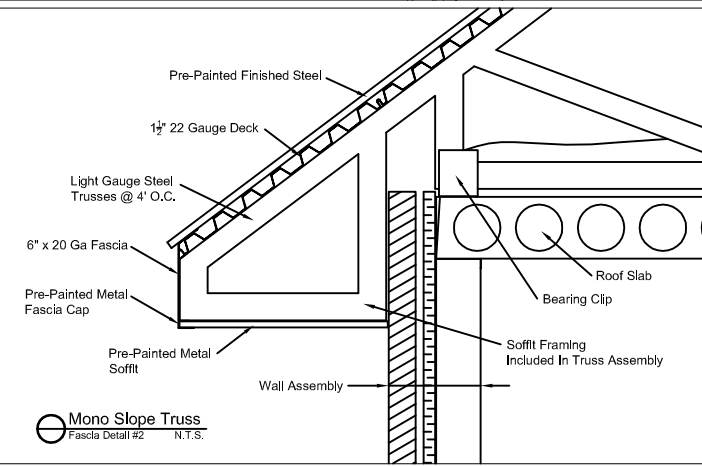

Mono Slope Truss
 Standard Detail N.T.S.

Mono Slope Truss
 Fascia Detail #1 N.T.S.

Mono Slope Truss
 Peak Detail N.T.S.

Mono Slope Truss
 Fascia Detail #2 N.T.S.

Mono Slope Truss
 Base Detail N.T.S.

| | |
|-----------|----------|
| Location: | Standard |
| Scale: | N/A |
| Date: | 2008 |

| | |
|---------------------------|-----|
| Mono Slope Roof Detail | |
| Design: | JWW |
| Drawn: | JV |

4427 VanderWal Dr.
 P.O. Box 878
 Petrolia On, NON IRO
 Toll Free: 1-877-251-6875
 Fax: 519-882-4153
 Email: info@trusses.ca