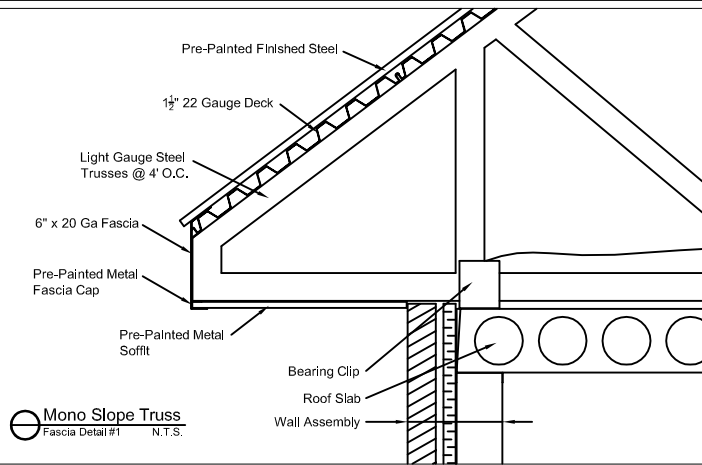

Mono Slope Truss
 Standard Detail N.T.S.

Mono Slope Truss
 Fascia Detail #1 N.T.S.

Mono Slope Truss
 Peak Detail N.T.S.

Mono Slope Truss
 Fascia Detail #2 N.T.S.

Mono Slope Truss
 Base Detail N.T.S.

| | |
|-----------|----------|
| Location: | Standard |
| Scale: | N/A |
| Date: | 2008 |

| | |
|---------------------------|-----|
| Mono Slope Roof Detail | |
| Design: | JWW |
| Drawn: | JV |

4427 VanderWal Dr.
 P.O. Box 878
 Petrolia On, NON IRO
 Toll Free: 1-877-251-6875
 Fax: 519-882-4153
 Email: info@trusses.ca