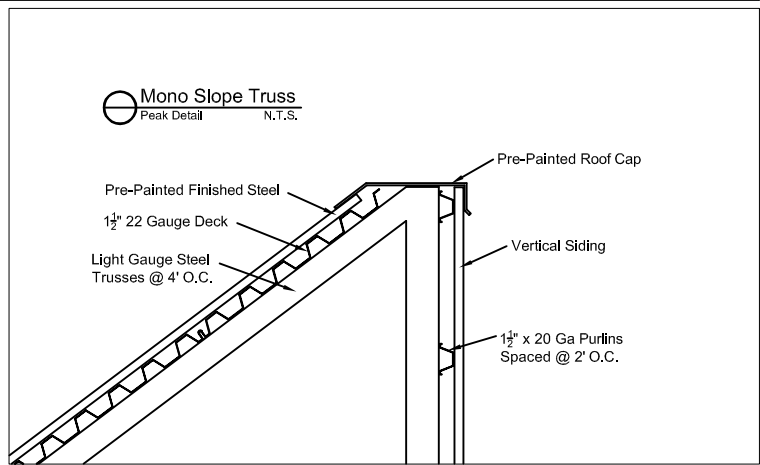

Mono Slope Truss
 Standard Detail N.T.S.

Mono Slope Truss
 Fascia Detail #1 N.T.S.

Mono Slope Truss
 Peak Detail N.T.S.

Mono Slope Truss
 Fascia Detail #2 N.T.S.

Mono Slope Truss
 Base Detail N.T.S.

| | |
|-----------|----------|
| Location: | Standard |
| Scale: | N/A |
| Date: | 2008 |

| | |
|---------------------------|-----|
| Mono Slope Roof Detail | |
| Design: | JWW |
| Drawn: | JV |

4427 VanderWal Dr.
 P.O. Box 878
 Petrolia On, NON IRO
 Toll Free: 1-877-251-6875
 Fax: 519-882-4153
 Email: info@trusses.ca