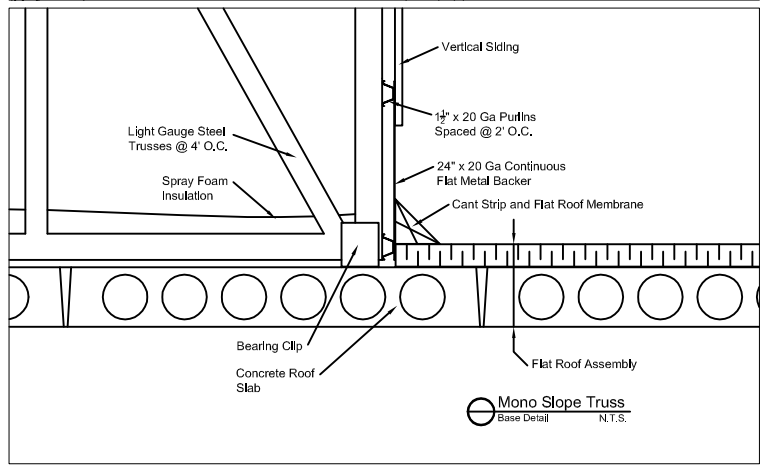

Mono Slope Truss
 Standard Detail N.T.S.

Mono Slope Truss
 Fascia Detail #1 N.T.S.

Mono Slope Truss
 Peak Detail N.T.S.

Mono Slope Truss
 Fascia Detail #2 N.T.S.

Mono Slope Truss
 Base Detail N.T.S.

| | |
|-----------|----------|
| Location: | Standard |
| Scale: | N/A |
| Date: | 2008 |

| | |
|---------------------------|-----|
| Mono Slope Roof Detail | |
| Design: | JWW |
| Drawn: | JV |

4427 VanderWal Dr.
 P.O. Box 878
 Petrolia On, NON IRO
 Toll Free: 1-877-251-6875
 Fax: 519-882-4153
 Email: info@trusses.ca